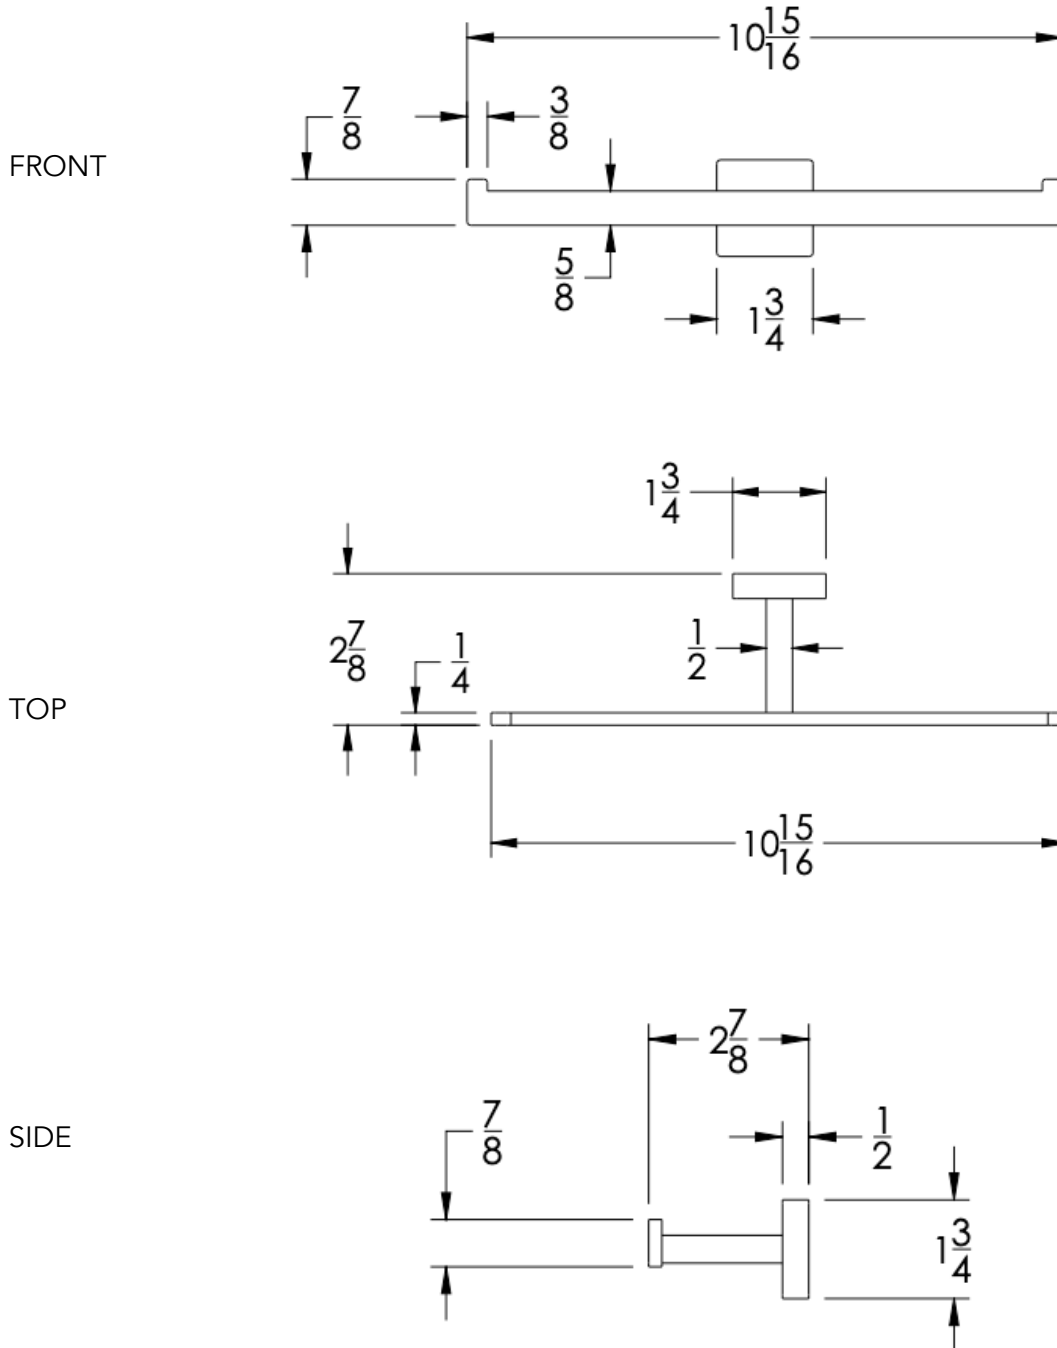

neelnox

LET
THERE
BE **DESIGN.**

FEATURES

- Premium 304 Grade Stainless Steel
- Solid Mount Construction
- Concealed Installation Hardware
- State of the art wall anchors included for installation on Dry wall or Tile

COLLECTION RHYME

TISSUE HOLDER

Model	Product	Finishes Available
RHM-TPHD1	Tissue Holder	Multiple finishes available. Over 23 finishes to choose from.

FINISHES			
Polished (-P)	Antique Copper (-ACOP)	Polished Gold (-PGLD)	
Brushed (-B)	Polished Brass (-PBRS)	Brushed Copper (-BCOP)	
Brushed Gold (-BGLD)	Matte White (-WHT)	Brushed Rose Gold (-BRGD)	
Matte Black (-BLK)	Brushed Modern Bronze (-BMBRZ)	Brushed Black (-BRBLK)	
Oil Rubbed Bronze (-ORB)	Glossy White (-GWHT)	Polished Black (-PBLK)	
Brushed Brass (-BBRS)	Polished Rose Gold (-PRGD)	Antique Nickel (-ANKL)	
Brushed Bronze (-BBRZ)	Unlacquered Brass (-UBRS)	Black Nickel (-NKBL)	
Antique Brass (-ABRS)	Polished Nickel (-PNKL)		

Dimensions in inches

NOTE: Dimensions subject to change without notice.