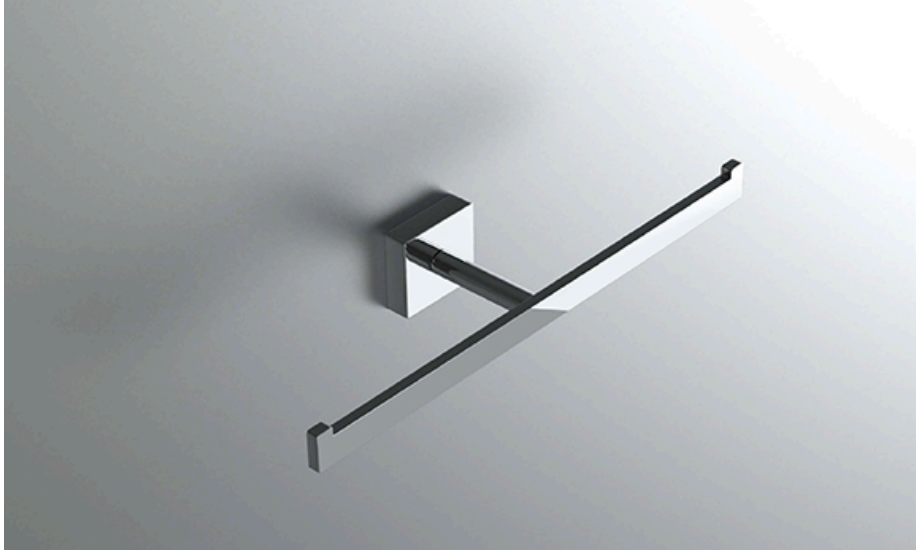

neelnox

LET
THERE
BE **DESIGN.**

FEATURES

- Premium 304 Grade Stainless Steel
- Solid Mount Construction
- Concealed Installation Hardware
- State of the art wall anchors included for installation on Dry wall or Tile

COLLECTION RHYME

TISSUE HOLDER

Model	Product	Finishes Available
RHM-TPHD1	Tissue Holder	Multiple finishes available. Over 23 finishes to choose from.

FINISHES			
Polished (-P)	Antique Copper (-ACOP)	Polished Gold (-PGLD)	
Brushed (-B)	Polished Brass (-PBRS)	Brushed Copper (-BCOP)	
Brushed Gold (-BGLD)	Matte White (-WHT)	Brushed Rose Gold (-BRGD)	
Matte Black (-BLK)	Brushed Modern Bronze (-BMBRZ)	Brushed Black (-BRBLK)	
Oil Rubbed Bronze (-ORB)	Glossy White (-GWHT)	Polished Black (-PBLK)	
Brushed Brass (-BBRS)	Polished Rose Gold (-PRGD)	Antique Nickel (-ANKL)	
Brushed Bronze (-BBRZ)	Unlacquered Brass (-UBRS)	Black Nickel (-NKBL)	
Antique Brass (-ABRS)	Polished Nickel (-PNKL)		